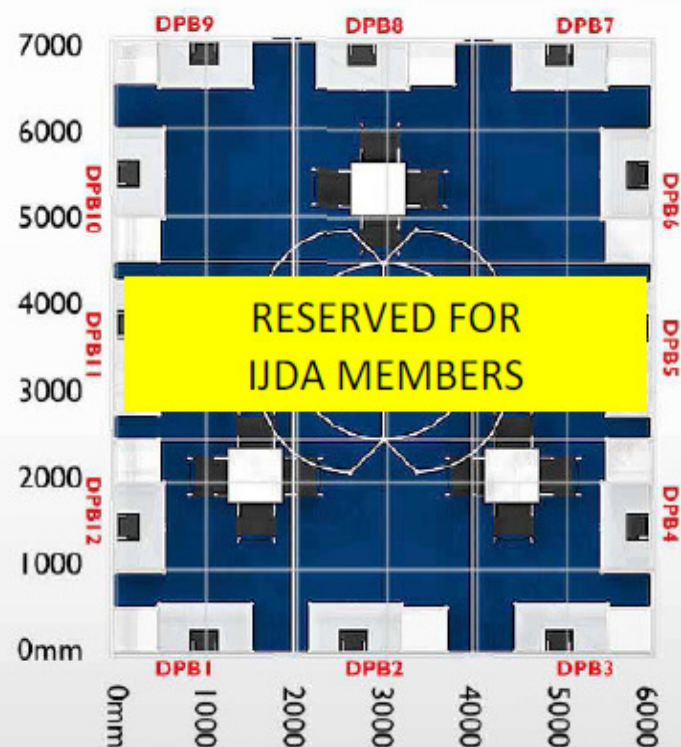

USD\$3,000

- ▶ High showcase with 50W Downlight
- ▶ Low showcase with No lights
- ▶ One unit of 500W Flood Light above low showcase
- ▶ Fascia board with name and stand number

Shared Facilities with other Designers

Tables, chairs, wastepaper baskets, power outlets

DESIGNER PAVILION

 **Booths Sold**

Booth C ➤

◀ Booth D

Booth A ➤

◀ Booth B