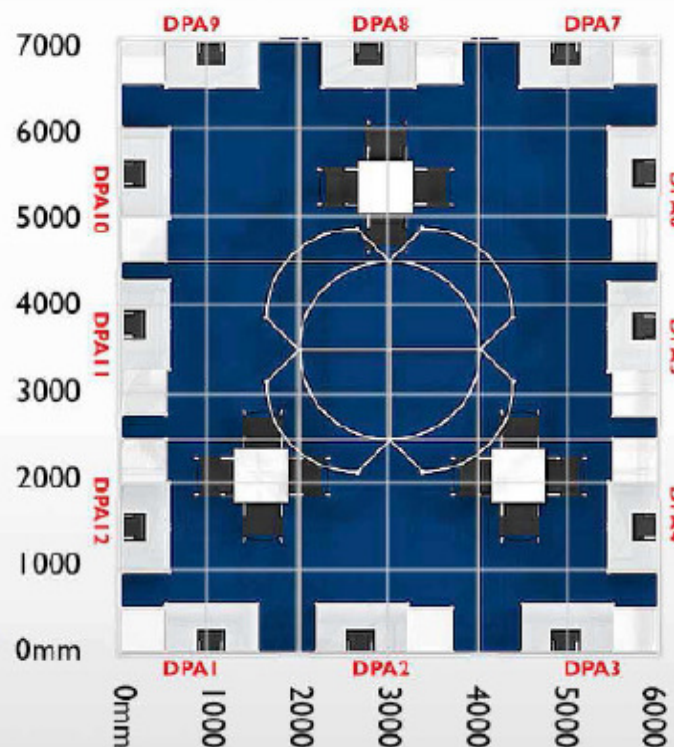

◀ Booth D

Booth A ➤