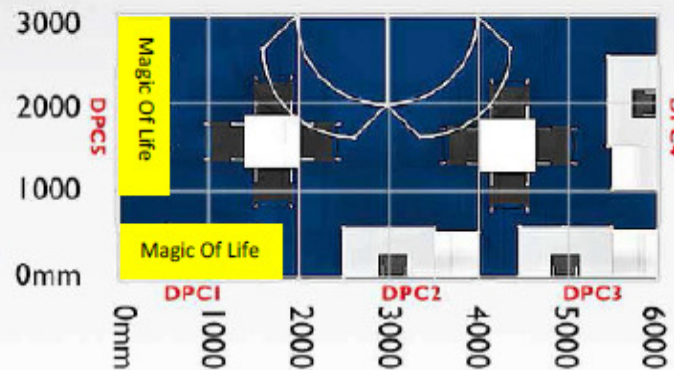

Booth C ➤

◀ Booth D

Booth A ➤

◀ Booth B