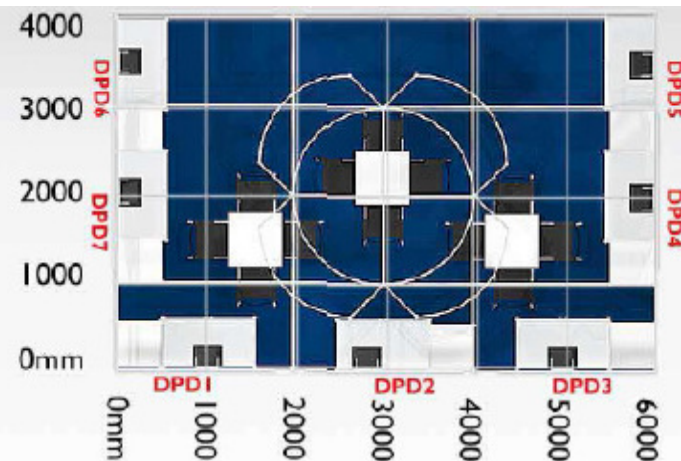

Booth C ➤

◀ Booth D

Booth A ➤

◀ Booth B