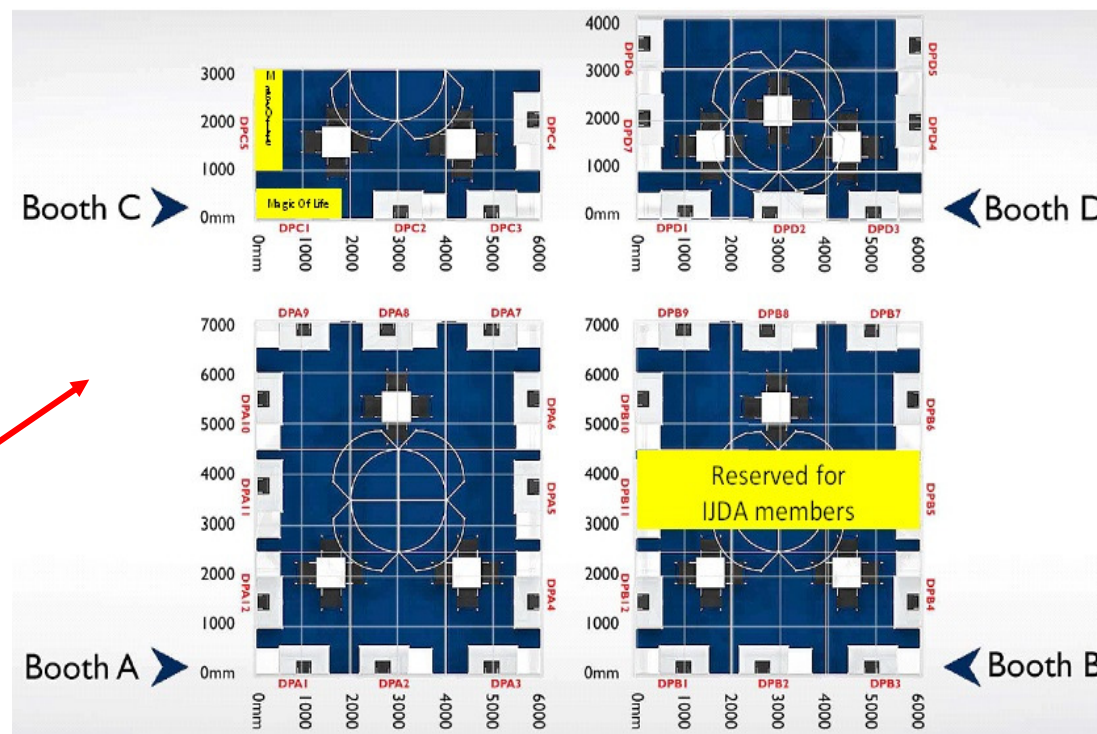

USD\$3,000

- ▶ High showcase with 50W Downlight
- ▶ Low showcase with No lights
- ▶ One unit of 500W Flood Light above low showcase
- ▶ Fascia board with name and stand number

Shared Facilities with other Designers

Tables, chairs, wastepaper baskets, power outlets

DESIGNER PAVILION

 **Booths Sold**

Booth C ➤

◀ Booth D

Booth A ➤

◀ Booth B